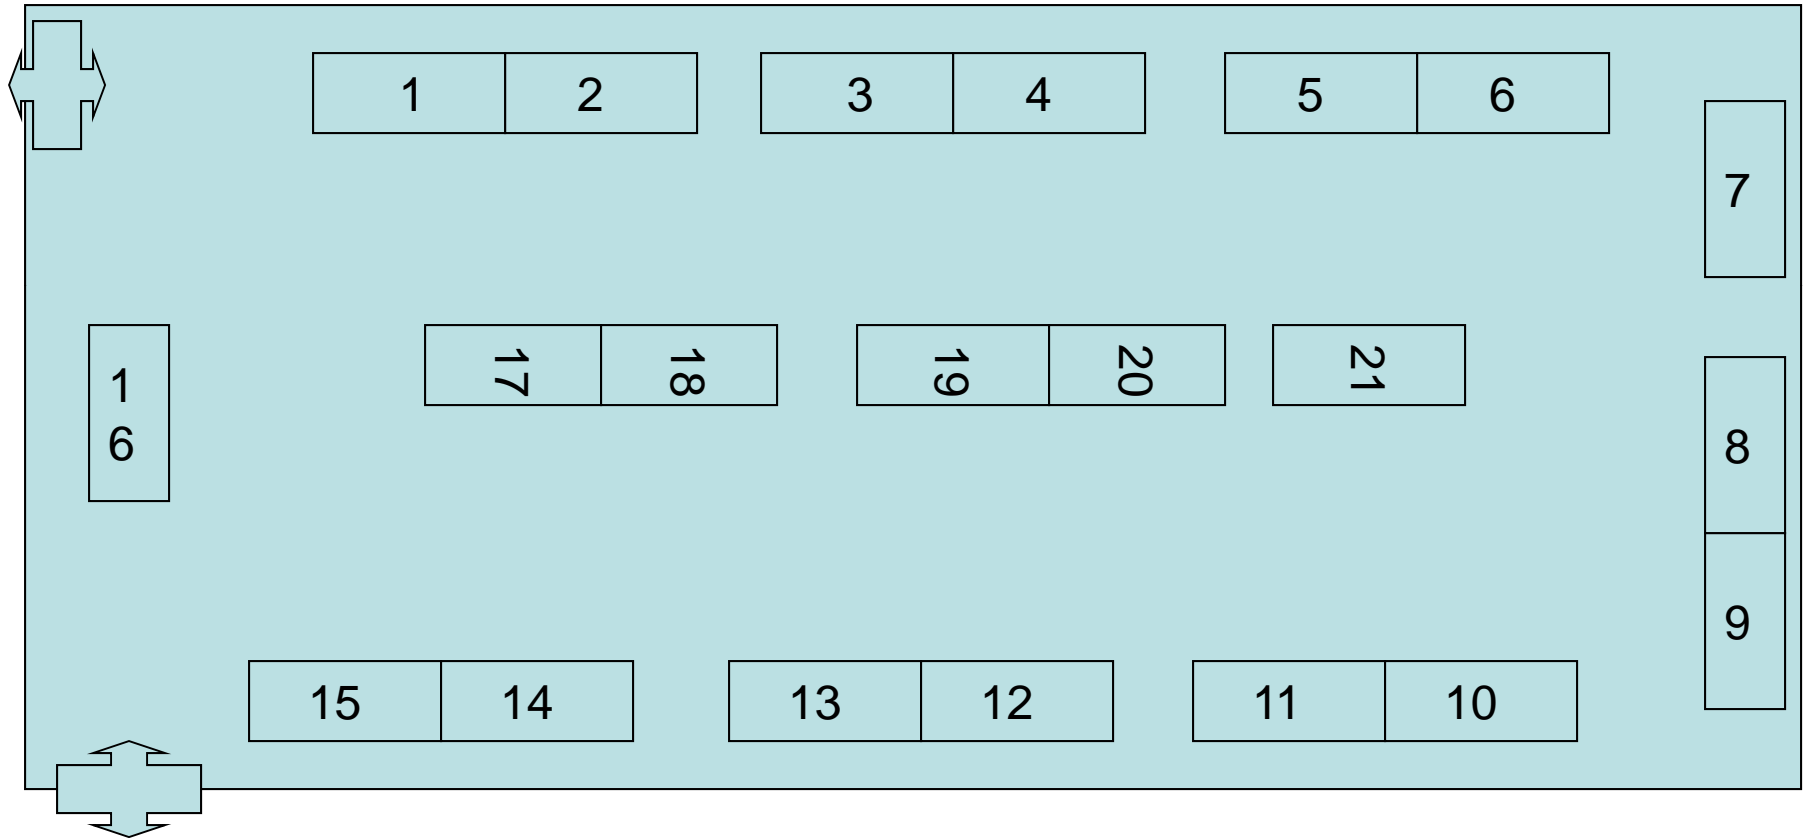

Floor Plan / 85<sup>th</sup> Annual MFDA Convention  
Wyndham Hotel ~ South Portland, Maine  
December 3-4, 2010

Exhibit Dimensions / 8' x 6'  
Tables Are 6' In Length & 30" Wide